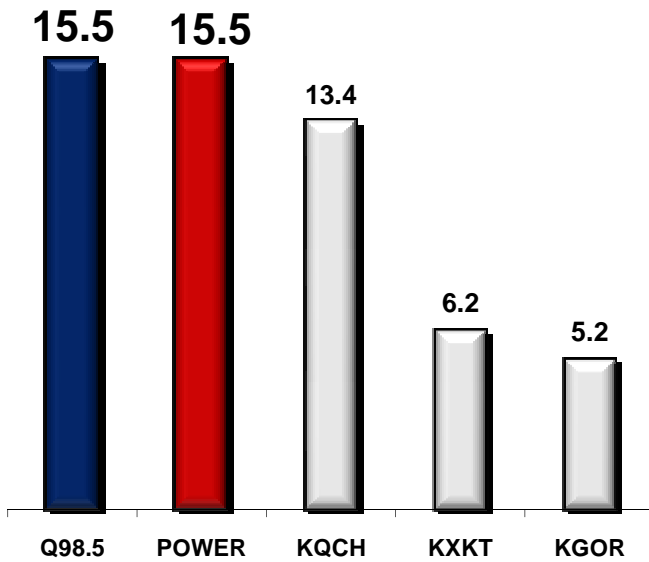

A Power Pairing

Q98.5 and Power 106.9 Top The Charts with Women 18-34 in Omaha

**KQKQ and KOPW #1
Mon-Sun 6a-12m**

**Mass Appeal in Mornings
M-F 6a-10a**

**Top Performers in Middays
M-F 10a-3p**

**#1 and #2 in PM Drive
M-F 3p-7p**