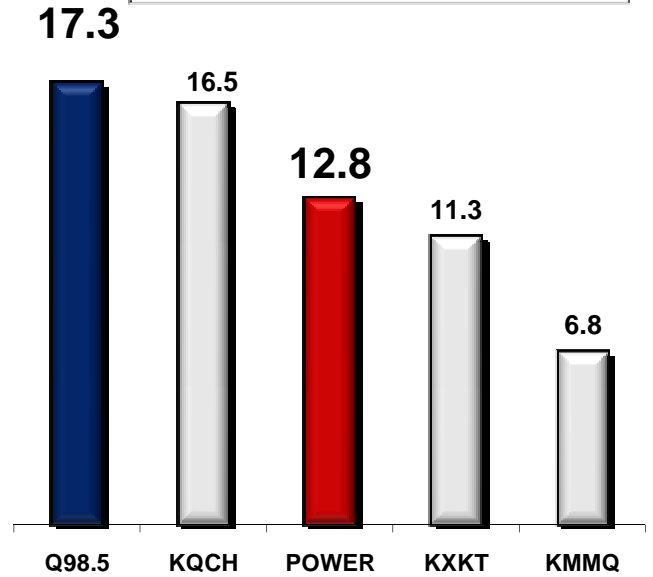

A Power Pairing

Q98.5 and Power 106.9 Top The Charts with Women 18-34 in Omaha

**KQKQ and KOPW #1
Mon-Sun 6a-12m**

**Mass Appeal in Mornings
M-F 6a-10a**

**Top Performers in Middays
M-F 10a-3p**

**#1 and #2 in PM Drive
M-F 3p-7p**