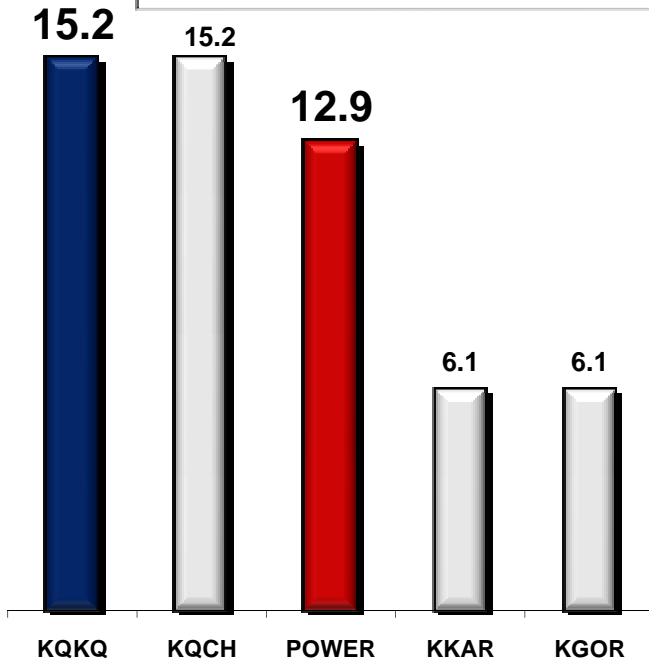

A Power Pairing

Q98.5 and Power 106.9 Top The Charts with Women 18-34 in Omaha

**KQKQ and KOPW #1
Mon-Sun 6a-12m**

**Mass Appeal in Mornings
M-F 6a-10a**

**Top Performers in Middays
M-F 10a-3p**

**#1 and #2 in PM Drive
M-F 3p-7p**