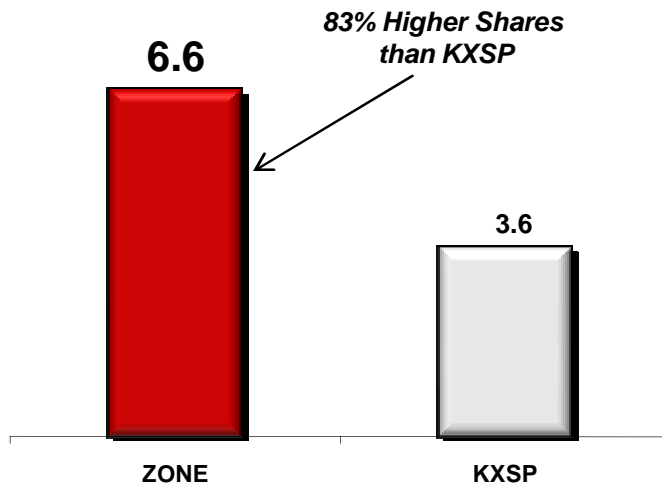

#1 All Sports Station ... All The Time

*The ZONE is the #1 Sports Station
 In Omaha Metro in Core Dayparts*

**#1 with MEN 25-54
 M-F 6A-7P PRIME**

**#1 with MEN 25-49
 M-F 6A-7P PRIME**

**#1 MEN 18-49
 M-F 6A-7P PRIME**

**ZONE is #1 M-F 3P-7P
 with MEN 25-54**