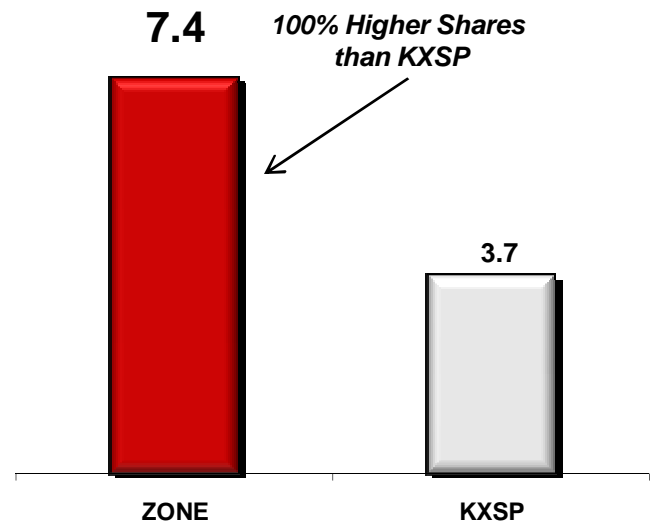

#1 All Sports Station ... All The Time

*The ZONE is the #1 Sports Station
 In Omaha Metro in Core Dayparts*

**#1 with MEN 25-54
 M-F 6A-7P PRIME**

**#1 with MEN 25-49
 M-F 6A-7P PRIME**

**#1 MEN 18-49
 M-F 6A-7P PRIME**