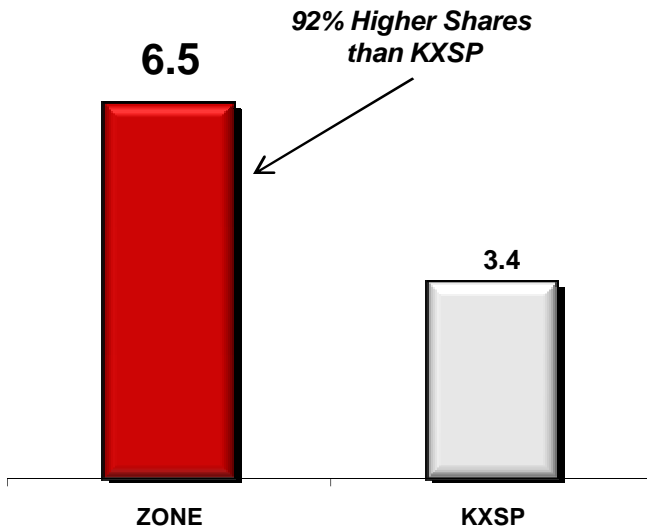

#1 All Sports Station ... All The Time

*The ZONE is the #1 Sports Station
 In Omaha Metro in Core Dayparts*

**#1 with MEN 25-54
 M-F 6A-7P PRIME**

**#1 with MEN 25-49
 M-F 6A-7P PRIME**

**#1 MEN 18-49
 M-F 6A-7P PRIME**