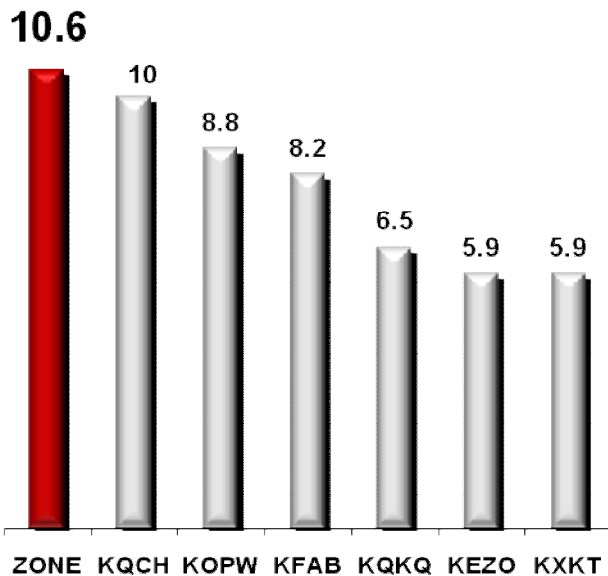

Consistent Compelling Programming!

Long-Time Afternoon Drive Duo Delivers Male Age Cells Weekdays 2P-6P

#1 WITH MEN 18-34!

#2 WITH MEN 25-49!

#2 WITH MEN 25-54!