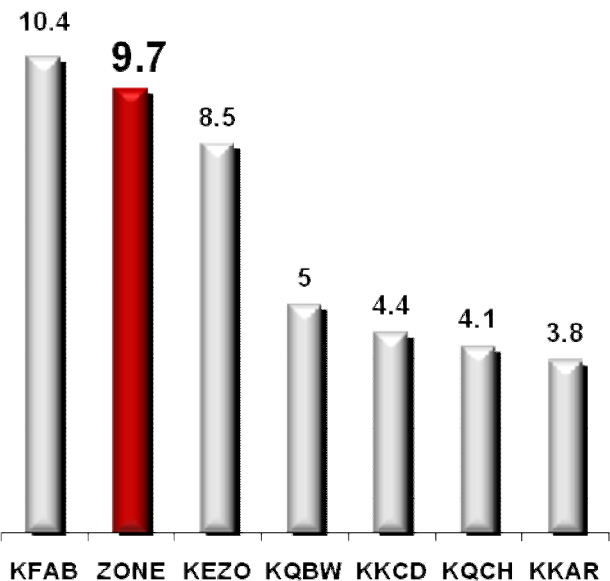

Consistent Compelling Programming!

Long-Time Afternoon Drive Duo Delivers Male Age Cells Weekdays 2P-6P

#1 WITH MEN 18-34!

#2 WITH MEN 25-49!

#2 WITH MEN 25-54!