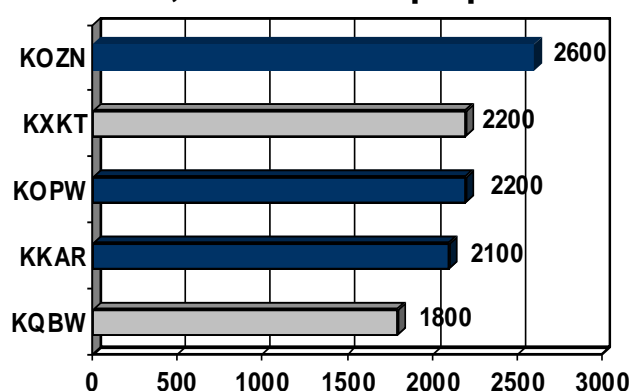

Sister Stations Ranked at Top of Ratings - M25-54 in PM Drive!

Ranked 1, 3 & 4! M-F 3p-7p