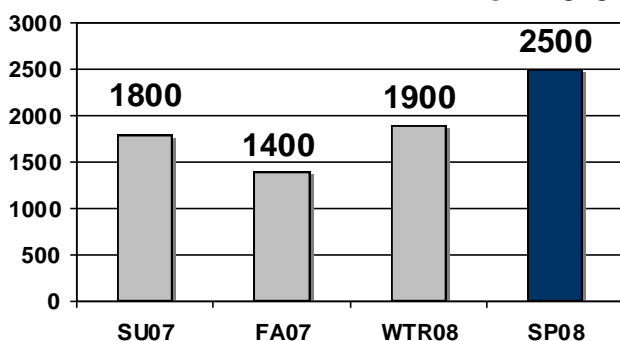

Arbitron Spring 2008 Highlights

Men Ratings Growth with Sean Hannity M-F 2pm-5pm!

Men 18-49

Men 25-54

Consistent Growth with Men 25-54 in Core Dayparts!

M-F 6a-7p

M-F 3p-7p

Sister Stations Ranked at Top of Ratings - M25-54 in PM Drive!