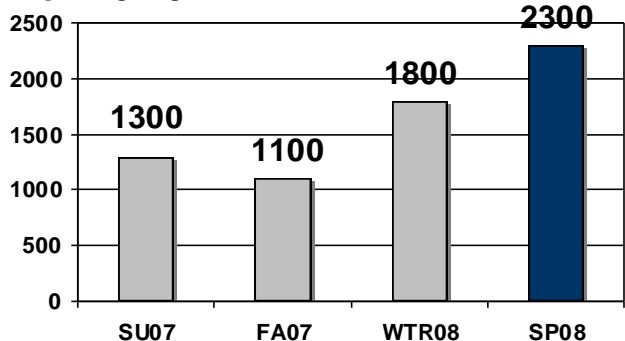

Arbitron Spring 2008 Highlights

Men Ratings Growth with Sean Hannity M-F 2pm-5pm!

Men 18-49

Men 25-54

Consistent Growth with Men 25-54 in Core Dayparts!

M-F 6a-7p

M-F 3p-7p

Sister Stations Ranked at Top of Ratings - M25-54 in PM Drive!