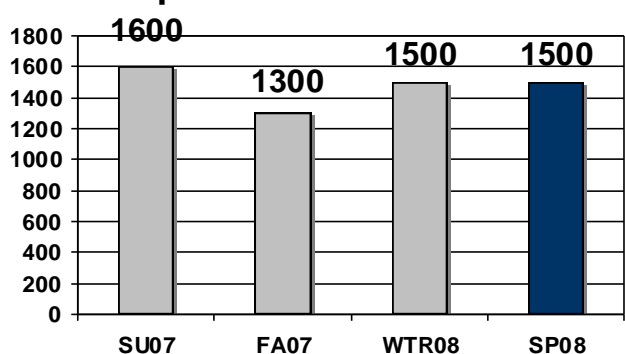

Arbitron Spring 2008 Highlights

Men Ratings Growth with Sean Hannity M-F 2pm-5pm!

Men 18-49

Men 25-54

Consistent Growth with Men 25-54 in Core Dayparts!

M-F 6a-7p

M-F 3p-7p

Sister Stations Ranked at Top of Ratings - M25-54 in PM Drive!