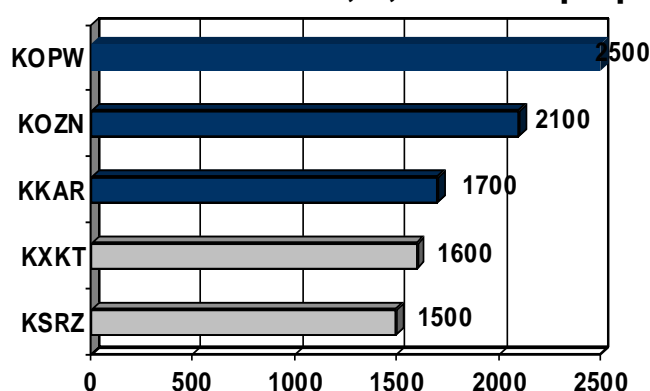

Ranked 1, 2, 3! M-F 5p-7p

Arbitron Spring 2008
AQH Persons