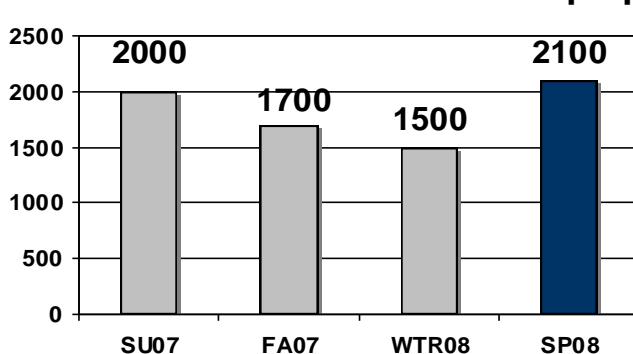

Arbitron Spring 2008 Highlights

Men Ratings Growth with Sean Hannity M-F 2pm-5pm!

Men 18-49

Men 25-54

Consistent Growth with Men 25-54 in Core Dayparts!

M-F 6a-7p

M-F 3p-7p

Sister Stations Ranked at Top of Ratings - M25-54 in PM Drive!