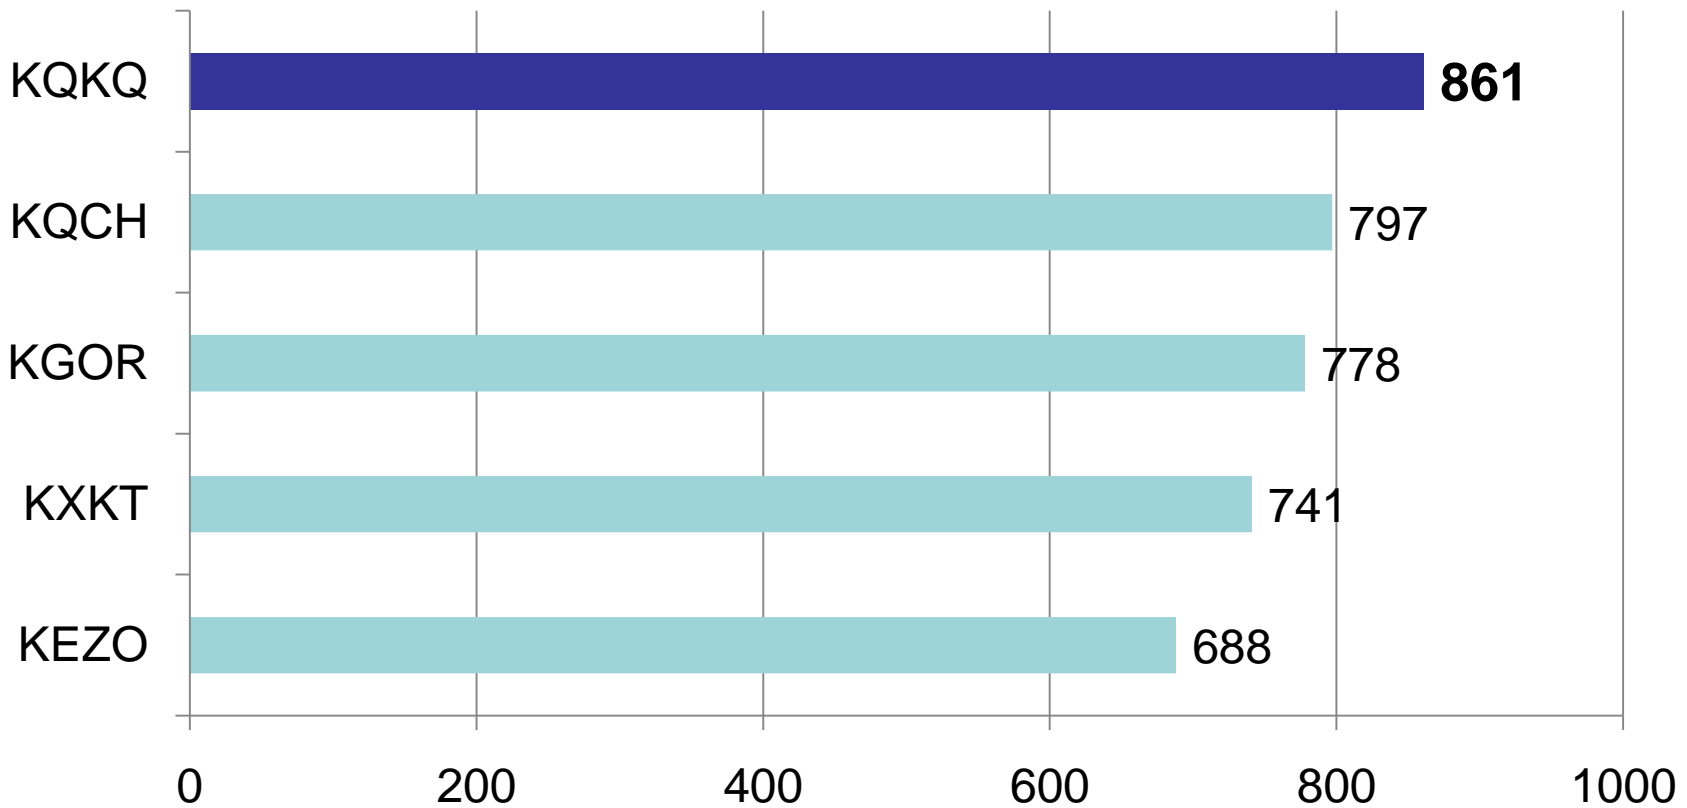

Delivers In Car Listening

Persons 12+ Mon-Su 6a-12m (# in 00's)

Source: Omaha Arbitron SU08; Maximiser Listening Location Composition; Cume in 00's; P12+; M-Su 6a-12m