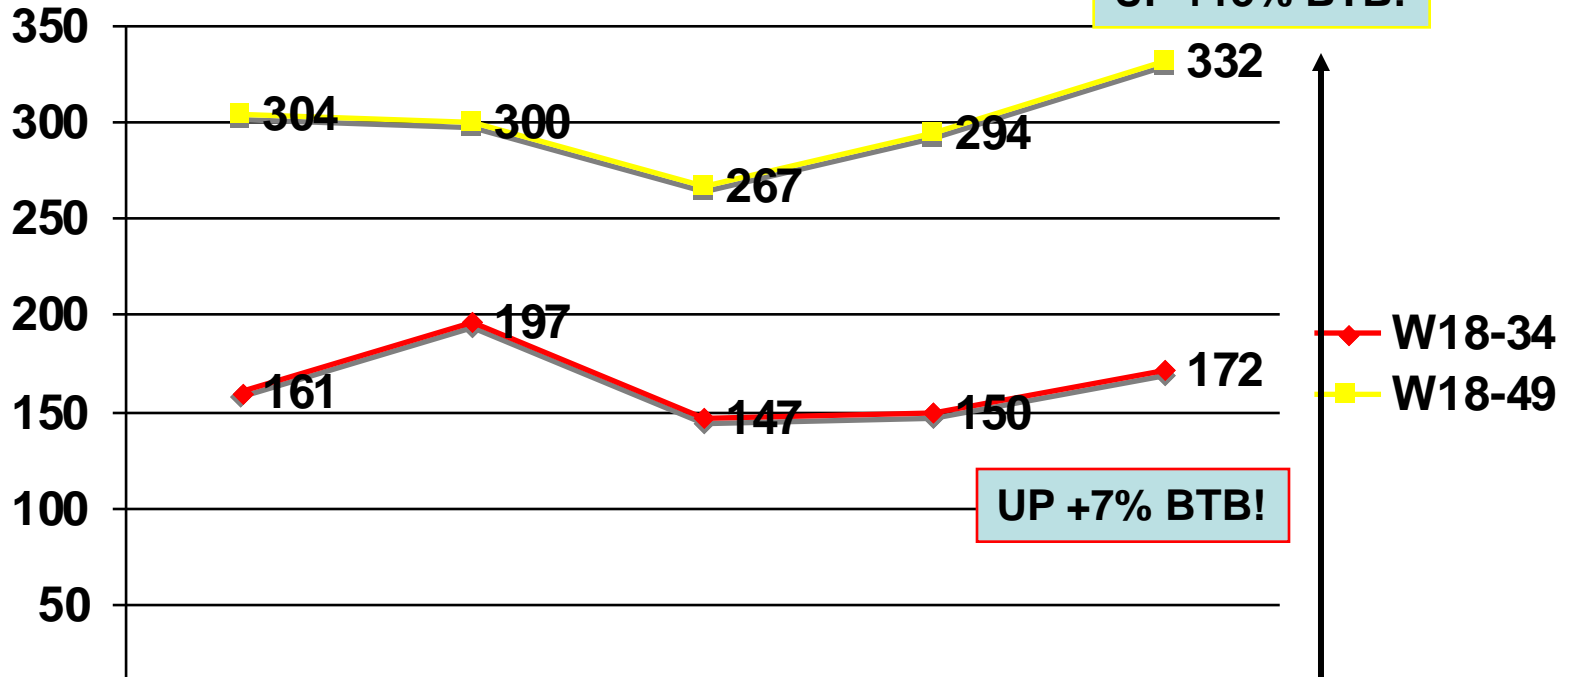

KQKQ Delivers in Morning Drive with Pat & JT! Mon-Fri 6a-10a Cume Delivery

UP +13% BTB!

UP +7% BTB!

	WI07	SP07	SU07	FA07	WI08
◆ W18-34	161	197	147	150	172
■ W18-49	304	300	267	294	332

Source: Omaha Arbitron WI07-
WI08, Women Cume (00's)